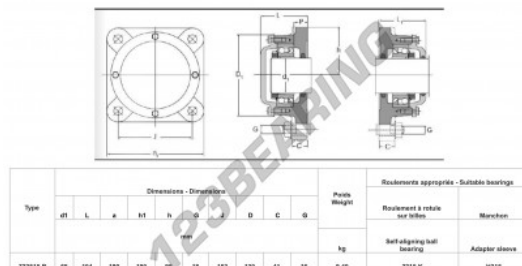

Housed bearing 4 bolts 722515-B-2215-K - 722515-B-2215-K

<https://www.123bearing.eu/bearing-housing/housed-bearing/cast-iron-housed-bearing-4/722515-b-2215-k>

PRODUCT FEATURES

Brand	GEN
Shaft diameter	65 mm
Shaft diameter	2.559" inch
No. of fasteners	4
Tightening	Clamping sleeve
Mounting center distance	152 mm
Mounting center distance	5.984" inch
Material	cast iron
Weight	9400 g
Packaging	1