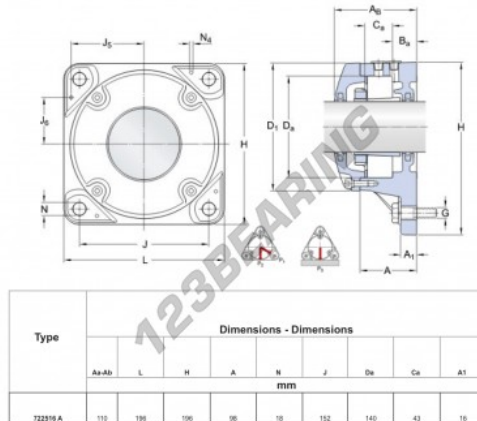

Housed bearing 4 bolts 722516-A - 722516-A

<https://www.123bearing.eu/bearing-housing/housed-bearing/cast-iron-housed-bearing-4/722516-a>

PRODUCT FEATURES

Brand	GEN
Shaft diameter	70 mm
No. of fasteners	4
Tightening	Clamping sleeve
Mounting center distance	152 mm
Material	cast iron
Weight	11500 g
Packaging	1