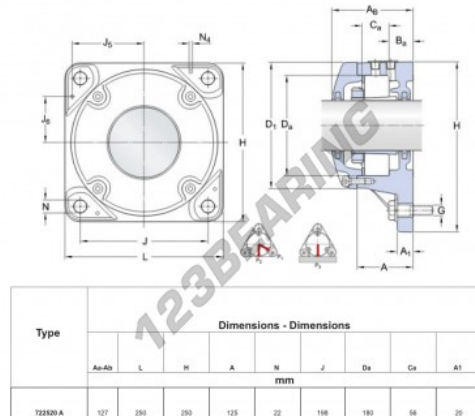

Housed bearing 4 bolts 722520-A - 722520-A

<https://www.123bearing.eu/bearing-housing/housed-bearing/cast-iron-housed-bearing-4/722520-a>

PRODUCT FEATURES

Brand	GEN
Shaft diameter	90 mm
Shaft diameter	3.543" inch
No. of fasteners	4
Tightening	Clamping sleeve
Mounting center distance	198 mm
Mounting center distance	7.795" inch
Material	cast iron
Packaging	1