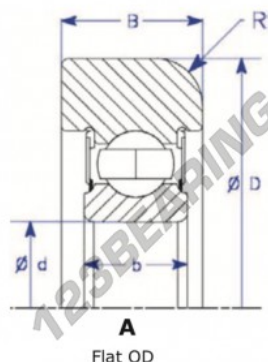

Mast guide bearing MG307-FFCL-7-ENDURO - MG307-FFCL-7-ENDURO

<https://www.123bearing.eu/bearing-housing/deep-groove-bearing/mast-guide/mg307-ffcl-7-enduro>

Part Number	Style	Inner Diameter, d	Outer Diameter, D	Inner Ring Width, b	Outer Ring Width, B	Radius, R	Dynamic Capacity	Static Capacity
MG 307 FFCL-7	Flat OD	35,000 mm	101,80 mm	28,85 mm	27,000 mm	3,700 mm	33,540 kN	19,230 kN

PRODUCT FEATURES

Brand	ENDURO
N° Ean13	3616060579744
Inside diameter	35 mm
Inside diameter	1.378" inch
Outside diameter	101.8 mm
Outside diameter	4.008" inch
Thickness	27 mm
Thickness	1.063" inch
Dynamic load	33.54 kN
Static load	19.23 kN
Packaging	1