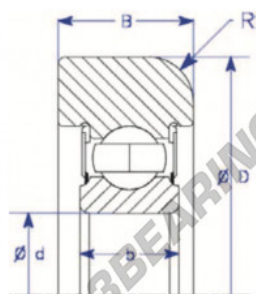

Mast guide bearing MG307-FFD-8-ENDURO - MG307-FFD-8-ENDURO

<https://www.123bearing.eu/bearing-housing/deep-groove-bearing/mast-guide/mg307-ffd-8-enduro>

Part Number	Style	Inner Diameter, d	Outer Diameter, D	Inner Ring Width, b	Outer Ring Width, B	Radius, R	Dynamic Capacity	Static Capacity
MG 307 FFD-8	I - Flat OD	35,000 mm	99,50 mm	21 mm	29,000 mm	8,000 mm	33,540 kN	19,230 kN

PRODUCT FEATURES

Brand	ENDURO
N° Ean13	3616060579775
Inside diameter	35 mm
Inside diameter	1.378" inch
Outside diameter	99.5 mm
Outside diameter	3.917" inch
Thickness	29 mm
Thickness	1.142" inch
Dynamic load	33.54 kN
Static load	19.23 kN
Packaging	1