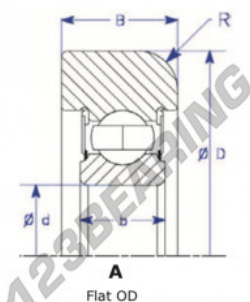

## Mast guide bearing MG307-FFN-18-ENDURO - MG307-FFN-18-ENDURO

<https://www.123bearing.eu/bearing-housing/deep-groove-bearing/mast-guide/mg307-ffn-18-enduro>

Part Number	Style	Inner Diameter, d	Outer Diameter, D	Inner Ring Width, b	Outer Ring Width, B	Radius, R	Dynamic Capacity	Static Capacity
MG.307.FFN.18	I-Flat OD	35,000 mm	98,00 mm	21 mm	28,000 mm	6,000 mm	33,540 kN	19,230 kN

### PRODUCT FEATURES

Brand	ENDURO
N° Ean13	3616060579836
Inside diameter	35 mm
Outside diameter	98 mm
Thickness	28 mm
Weight	20 g
Dynamic load	33.54 kN
Static load	19.23 kN
Packaging	1
Standard	No standard