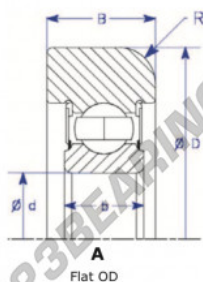

## Mast guide bearing MG307-FFT-3-ENDURO - MG307-FFT-3-ENDURO

<https://www.123bearing.eu/bearing-housing/deep-groove-bearing/mast-guide/mg307-fft-3-enduro>

Part Number	Style	Inner Diameter, d	Outer Diameter, D	Inner Ring Width, b	Outer Ring Width, B	Radius, R	Dynamic Capacity	Static Capacity
MG.307.FFT.3	Flat OD	35,000 mm	96,50 mm	21 mm	28,000 mm	8,000 mm	33,540 kN	19,230 kN

### PRODUCT FEATURES

Brand	ENDURO
N° Ean13	3616060579911
Inside diameter	35 mm
Inside diameter	1.378" inch
Outside diameter	96.5 mm
Outside diameter	3.799" inch
Thickness	28 mm
Thickness	1.102" inch
Weight	1020 g
Dynamic load	33.54 kN
Static load	19.23 kN
Packaging	1