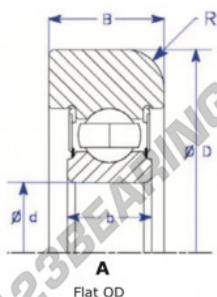

Mast guide bearing MG307-FFTA-ENDURO - MG307-FFTA-ENDURO

<https://www.123bearing.eu/bearing-housing/deep-groove-bearing/mast-guide/mg307-ffta-enduro>

| Part Number | Style | Inner Diameter, d | Outer Diameter, D | Inner Ring Width, b | Outer Ring Width, B | Radius, R | Dynamic Capacity | Static Capacity |
|-------------|-------------|-------------------|-------------------|---------------------|---------------------|-----------|------------------|-----------------|
| MG 307 FFTA | 1-1 Flat OD | 35,00 mm | 102,00 mm | 21 mm | 25,00 mm | 4,000 mm | 33,540 kN | 19,230 kN |

PRODUCT FEATURES

| | |
|------------------|---------------|
| Brand | ENDURO |
| N° Ean13 | 3616060579928 |
| Inside diameter | 35 mm |
| Outside diameter | 102 mm |
| Thickness | 25 mm |
| Dynamic load | 33.54 kN |
| Static load | 19.23 kN |
| Packaging | 1 |