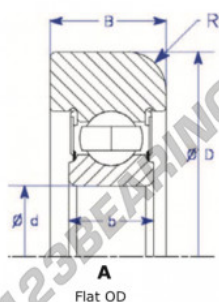

## Mast guide bearing MG307-FFTT-L-ENDURO - MG307-FFTT-L-ENDURO

<https://www.123bearing.eu/bearing-housing/deep-groove-bearing/mast-guide/mg307-fftt-l-enduro>

| Part Number   | Style     | Inner Diameter, d | Outer Diameter, D | Inner Ring Width, b | Outer Ring Width, B | Radius, R | Dynamic Capacity | Static Capacity |
|---------------|-----------|-------------------|-------------------|---------------------|---------------------|-----------|------------------|-----------------|
| MG 307-FFTT-L | L=Flat OD | 35,000 mm         | 96,70 mm          | 21 mm               | 25,000 mm           | 5,000 mm  | 33,540 kN        | 19,230 kN       |

### PRODUCT FEATURES

|                  |               |
|------------------|---------------|
| Brand            | ENDURO        |
| N° Ean13         | 3616060579966 |
| Inside diameter  | 35 mm         |
| Inside diameter  | 1.378" inch   |
| Outside diameter | 96.7 mm       |
| Outside diameter | 3.807" inch   |
| Thickness        | 25 mm         |
| Thickness        | 0.984" inch   |
| Dynamic load     | 33.54 kN      |
| Static load      | 19.23 kN      |
| Packaging        | 1             |