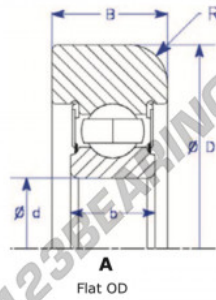

Mast guide bearing MG307-KK-1-ENDURO - MG307-KK-1-ENDURO

<https://www.123bearing.eu/bearing-housing/deep-groove-bearing/mast-guide/mg307-kk-1-enduro>

Part Number	Style	Inner Diameter, d	Outer Diameter, D	Inner Ring Width, b	Outer Ring Width, B	Radius, R	Dynamic Capacity	Static Capacity
MG 307 KK-1	1 - Flat OD	35,000 mm	107,80 mm	21 mm	31,000 mm	6,500 mm	33,540 KN	19,230 KN

PRODUCT FEATURES

Brand	ENDURO
N° Ean13	3616060580023
Inside diameter	35 mm
Outside diameter	107.8 mm
Thickness	31 mm
Dynamic load	33.54 kN
Static load	19.23 kN
Packaging	1

contact@123bearing.eu

+33 359 36 04 90