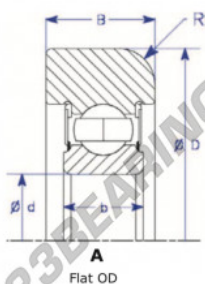

Mast guide bearing MG307-KK-2-ENDURO - MG307-KK-2-ENDURO

<https://www.123bearing.eu/bearing-housing/deep-groove-bearing/mast-guide/mg307-kk-2-enduro>

Part Number	Style	Inner Diameter, d	Outer Diameter, D	Inner Ring Width, b	Outer Ring Width, B	Radius, R	Dynamic Capacity	Static Capacity
MG 307-KK-2	↳ Flat OD	35,000 mm	108,30 mm	21 mm	31,000 mm	6,500 mm	33,540 kN	19,230 kN

PRODUCT FEATURES

Brand	ENDURO
N° Ean13	3616060580030
Inside diameter	35 mm
Outside diameter	108.3 mm
Thickness	31 mm
Dynamic load	33.54 kN
Static load	19.23 kN
Packaging	1

contact@123bearing.eu

+33 359 36 04 90