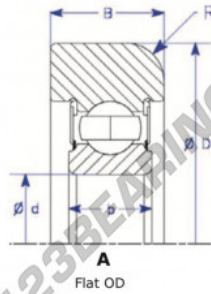

Mast guide bearing MG308-KK-3-ENDURO - MG308-KK-3-ENDURO

<https://www.123bearing.eu/bearing-housing/deep-groove-bearing/mast-guide/mg308-kk-3-enduro>

Part Number	Style	Inner Diameter, d	Outer Diameter, D	Inner Ring Width, b	Outer Ring Width, B	Radius, R	Dynamic Capacity	Static Capacity
MG_308_KK-3	↔ Flat OD	40,000 mm	116,90 mm	23 mm	33,000 mm	7,000 mm	40,760 kN	24,020 kN

PRODUCT FEATURES

Brand	ENDURO
N° Ean13	3616060580368
Inside diameter	40 mm
Outside diameter	116.9 mm
Thickness	33 mm
Dynamic load	40.76 kN
Static load	24.02 kN
Packaging	1

contact@123bearing.eu

+33 359 36 04 90