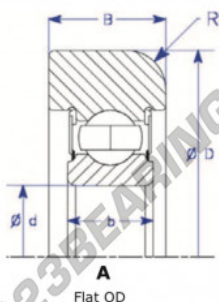

## Mast guide bearing MG308-T-18-ENDURO - MG308-T-18-ENDURO

<https://www.123bearing.eu/bearing-housing/deep-groove-bearing/mast-guide/mg308-t-18-enduro>

Part Number	Style	Inner Diameter, d	Outer Diameter, D	Inner Ring Width, b	Outer Ring Width, B	Radius, R	Dynamic Capacity	Static Capacity
MG 308 T-18	I-A Flat OD	40.000 mm	119.70 mm	23 mm	28.000 mm	7.000 mm	40,760 kN	24,020 kN

### PRODUCT FEATURES

Brand	ENDURO
N° Ean13	3616060580399
Inside diameter	40 mm
Outside diameter	119.7 mm
Thickness	28 mm
Weight	1815 g
Dynamic load	40.76 kN
Static load	24.02 kN
Packaging	1
Standard	No standard