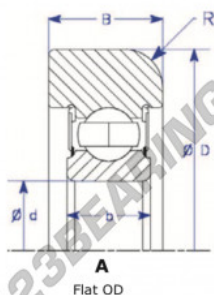

Mast guide bearing MG309-DDM-4-ENDURO - MG309-DDM-4-ENDURO

<https://www.123bearing.eu/bearing-housing/deep-groove-bearing/mast-guide/mg309-ddm-4-enduro>

| Part Number | Style | Inner Diameter, d | Outer Diameter, D | Inner Ring Width, b | Outer Ring Width, B | Radius, R | Dynamic Capacity | Static Capacity |
|--------------|------------|-------------------|-------------------|---------------------|---------------------|-----------|------------------|-----------------|
| MG 309 DDM-4 | 1- Flat OD | 45.000 mm | 117.00 mm | 25 mm | 40.000 mm | 8.000 mm | 52.990 kN | 32.050 kN |

PRODUCT FEATURES

| | |
|------------------|---------------|
| Brand | ENDURO |
| N° Ean13 | 3616060580467 |
| Inside diameter | 45 mm |
| Inside diameter | 1.772" inch |
| Outside diameter | 117 mm |
| Outside diameter | 4.606" inch |
| Thickness | 40 mm |
| Thickness | 1.575" inch |
| Dynamic load | 52.99 kN |
| Static load | 32.05 kN |
| Packaging | 1 |