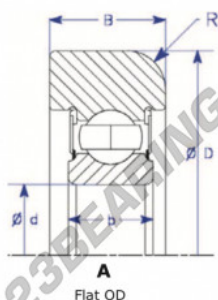

## Mast guide bearing MG309-DDT-6-ENDURO - MG309-DDT-6-ENDURO

<https://www.123bearing.eu/bearing-housing/deep-groove-bearing/mast-guide/mg309-ddt-6-enduro>

Part Number	Style	Inner Diameter, d	Outer Diameter, D	Inner Ring Width, b	Outer Ring Width, B	Radius, R	Dynamic Capacity	Static Capacity
MG 309 DDT 6	Flat OD	45.000 mm	124.00 mm	25 mm	34.000 mm	8.000 mm	52.990 kN	32.050 kN

### PRODUCT FEATURES

Brand	ENDURO
N° Ean13	3616060580566
Inside diameter	45 mm
Outside diameter	124 mm
Thickness	34 mm
Dynamic load	52.99 kN
Static load	32.05 kN
Packaging	1

[contact@123bearing.eu](mailto:contact@123bearing.eu)