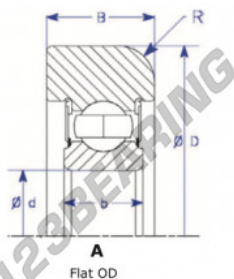

Mast guide bearing MG309-KK-1-ENDURO - MG309-KK-1-ENDURO

<https://www.123bearing.eu/bearing-housing/deep-groove-bearing/mast-guide/mg309-kk-1-enduro>

Part Number	Style	Inner Diameter, d	Outer Diameter, D	Inner Ring Width, b	Outer Ring Width, B	Radius, R	Dynamic Capacity	Static Capacity
MG 309 KK-1	1-Flat OD	45.000 mm	117.00 mm	25 mm	32.000 mm	6.500 mm	52.990 kN	32.050 kN

PRODUCT FEATURES

Brand	ENDURO
N° Ean13	3616060580580
Inside diameter	45 mm
Outside diameter	117 mm
Thickness	32 mm
Dynamic load	52.99 kN
Static load	32.05 kN
Packaging	1

contact@123bearing.eu

+33 359 36 04 90