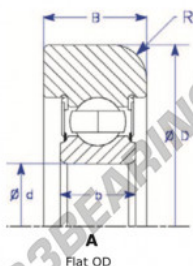

Mast guide bearing MG309-V5-ENDURO - MG309-V5-ENDURO

<https://www.123bearing.eu/bearing-housing/deep-groove-bearing/mast-guide/mg309-v5-enduro>

Part Number	Style	Inner Diameter, d	Outer Diameter, D	Inner Ring Width, b	Outer Ring Width, B	Radius, R	Dynamic Capacity	Static Capacity
MG.309.V5	1- Flat OD	45.000 mm	127.00 mm	25 mm	30.000 mm	8.000 mm	52,990 kN	32,050 kN

PRODUCT FEATURES

Brand	ENDURO
N° Ean13	3616060580641
Inside diameter	45 mm
Outside diameter	127 mm
Thickness	30 mm
Weight	1750 g
Dynamic load	52.99 kN
Static load	32.05 kN
Packaging	1

contact@123bearing.eu