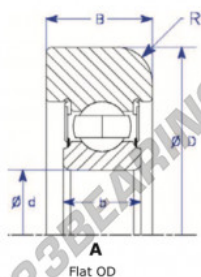

Mast guide bearing MG310-DDM-1-ENDURO - MG310-DDM-1-ENDURO

<https://www.123bearing.eu/bearing-housing/deep-groove-bearing/mast-guide/mg310-ddm-1-enduro>

Part Number	Style	Inner Diameter, d	Outer Diameter, D	Inner Ring Width, b	Outer Ring Width, B	Radius, R	Dynamic Capacity	Static Capacity
MG 310 DDM-1	I → Flat OD	50.000 mm	129.00 mm	27 mm	40.000 mm	10.000 mm	62,000 kN	38,210 kN

PRODUCT FEATURES

Brand	ENDURO
N° Ean13	3616060580658
Inside diameter	50 mm
Outside diameter	129 mm
Thickness	40 mm
Weight	1200 g
Dynamic load	62 kN
Static load	38.21 kN
Packaging	1

contact@123bearing.eu