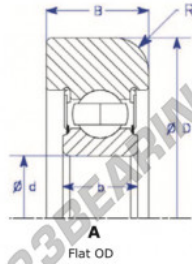

Mast guide bearing MG310-DDM-2-ENDURO - MG310-DDM-2-ENDURO

<https://www.123bearing.eu/bearing-housing/deep-groove-bearing/mast-guide/mg310-ddm-2-enduro>

Part Number	Style	Inner Diameter, d	Outer Diameter, D	Inner Ring Width, b	Outer Ring Width, B	Radius, R	Dynamic Capacity	Static Capacity
MG 310 DDM-2	Flat OD	50.000 mm	130.00 mm	27 mm	40.000 mm	6.000 mm	62,000 kN	38,210 kN

PRODUCT FEATURES

Brand	ENDURO
N° Ean13	3616060580665
Inside diameter	50 mm
Outside diameter	130 mm
Thickness	40 mm
Dynamic load	62 kN
Static load	38.21 kN
Packaging	1

contact@123bearing.eu

+33 359 36 04 90