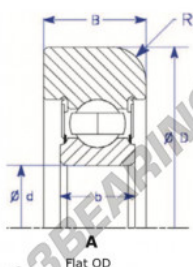

Mast guide bearing MG310-KK-3-ENDURO - MG310-KK-3-ENDURO

<https://www.123bearing.eu/bearing-housing/deep-groove-bearing/mast-guide/mg310-kk-3-enduro>

Part Number	Style	Inner Diameter, d	Outer Diameter, D	Inner Ring Width, b	Outer Ring Width, B	Radius, R	Dynamic Capacity	Static Capacity
MG.310.KK.3	1= Flat OD	50.000 mm	131.00 mm	27 mm	34.000 mm	6.500 mm	62,000 kN	38,210 kN

PRODUCT FEATURES

Brand	ENDURO
N° Ean13	3616060580733
Inside diameter	50 mm
Inside diameter	1.969" inch
Outside diameter	131 mm
Outside diameter	5.157" inch
Thickness	34 mm
Thickness	1.339" inch
Dynamic load	62 kN
Static load	38.21 kN
Packaging	1