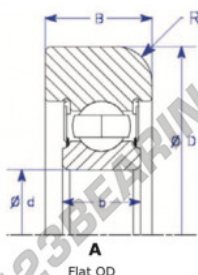

## Mast guide bearing MG310-NN-7-ENDURO - MG310-NN-7-ENDURO

<https://www.123bearing.eu/bearing-housing/deep-groove-bearing/mast-guide/mg310-nn-7-enduro>

Part Number	Style	Inner Diameter, d	Outer Diameter, D	Inner Ring Width, b	Outer Ring Width, B	Radius, R	Dynamic Capacity	Static Capacity
MG 310 NN-7	Flat OD	50.000 mm	129.00 mm	27 mm	38.000 mm	5.500 mm	62,000 kN	38,210 kN

### PRODUCT FEATURES

Brand	ENDURO
N° Ean13	3616060580740
Inside diameter	50 mm
Inside diameter	1.969" inch
Outside diameter	129 mm
Outside diameter	5.079" inch
Thickness	38 mm
Thickness	1.496" inch
Dynamic load	62 kN
Static load	38.21 kN
Packaging	1