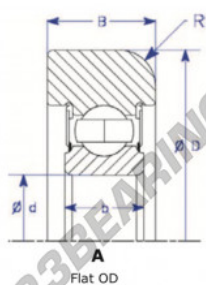

Mast guide bearing MG311-DDZ-ENDURO - MG311-DDZ-ENDURO

<https://www.123bearing.eu/bearing-housing/deep-groove-bearing/mast-guide/mg311-ddz-enduro>

Part Number	Style	Inner Diameter, d	Outer Diameter, D	Inner Ring Width, b	Outer Ring Width, B	Radius, R	Dynamic Capacity	Static Capacity
MG.311.DDZ	I-Flat OD	55.000 mm	151.90 mm	29 mm	38.100 mm	11.000 mm	90,820 kN	69,140 kN

PRODUCT FEATURES

Brand	ENDURO
N° Ean13	3616060580757
Inside diameter	55 mm
Outside diameter	151.9 mm
Thickness	38.1 mm
Dynamic load	90.82 kN
Static load	69.14 kN
Packaging	1

contact@123bearing.eu

+33 359 36 04 90