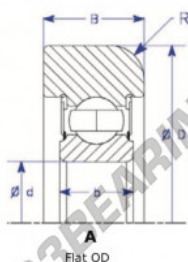

Mast guide bearing MG75MM-1-ENDURO - MG75MM-1-ENDURO

<https://www.123bearing.eu/bearing-housing/deep-groove-bearing/mast-guide/mg75mm-1-enduro>

Part Number	Style	Inner Diameter, d	Outer Diameter, D	Inner Ring Width, b	Outer Ring Width, B	Radius, R	Dynamic Capacity	Static Capacity
MG 75mm-1	1 - Flat OD	75.000 mm	200.00 mm	37 mm	56.000 mm	9.000 mm	122,940 kN	86,500 kN

PRODUCT FEATURES

Brand	ENDURO
N° Ean13	3616060580870
Inside diameter	75 mm
Outside diameter	200 mm
Thickness	56 mm
Dynamic load	122.94 kN
Static load	86.5 kN
Packaging	1

contact@123bearing.eu

+33 359 36 04 90