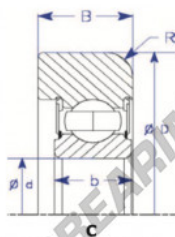

Mast guide bearing MG309-DDJ-ENDURO - MG309-DDJ-ENDURO

<https://www.123bearing.eu/bearing-housing/deep-groove-bearing/mast-guide/mg309-ddj-enduro>

Bearing Flush with Outer Edge

Part Number	Style	Inner Diameter, d	Outer Diameter, D	Inner Ring Width, b	Outer Ring Width, B	Radius, R	Dynamic Capacity	Static Capacity
MG 309 DDJ	1-c Bearing flush with housing	45.000 mm	114.50 mm	29.5 mm	34.000 mm	8.000 mm	52,900 KN	32,050 KN

PRODUCT FEATURES

Brand	ENDURO
N° Ean13	3616060580986
Inside diameter	45 mm
Inside diameter	1.772" inch
Outside diameter	114.5 mm
Outside diameter	4.508" inch
Thickness	34 mm
Thickness	1.339" inch
Dynamic load	52.9 kN
Static load	32.05 kN
Packaging	1