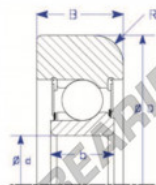

Mast guide bearing MG206-FFPA-ENDURO - MG206-FFPA-ENDURO

<https://www.123bearing.eu/bearing-housing/deep-groove-bearing/mast-guide/mg206-ffpa-enduro>

A
Flat OD

PRODUCT FEATURES

Brand	ENDURO
N° Ean13	3616060581013
Inside diameter	30 mm
Outside diameter	88.5 mm
Thickness	29 mm
Weight	980 g
Dynamic load	27.36 kN
Static load	18.86 kN
Packaging	1

contact@123bearing.eu

+33 359 36 04 90

CRT4 de Lesquin 60 Rue Du Haut De Sainghin 59273 Fretin FRANCE