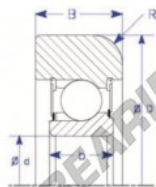

Mast guide bearing MG312-DDM1-ENDURO - MG312-DDM1-ENDURO

<https://www.123bearing.eu/bearing-housing/deep-groove-bearing/mast-guide/mg312-ddm1-enduro>

A
Flat OD

Part Number	Style	Inner Diameter, d	Outer Diameter, D	Inner Ring Width, b	Outer Ring Width, B	Radius, R	Dynamic Capacity	Static Capacity
MG 312 DDM1	Flat OD	60.000 mm	149.00 mm	31 mm	36.000 mm	7.000 mm	81.750 kN	51.850 kN

PRODUCT FEATURES

Brand	ENDURO
N° Ean13	3616060581129
Inside diameter	60 mm
Inside diameter	2.362" inch
Outside diameter	149 mm
Outside diameter	5.866" inch
Thickness	36 mm
Thickness	1.417" inch
Dynamic load	81.75 kN
Static load	51.85 kN
Packaging	1