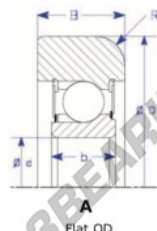

Mast guide bearing MG312-DDM4-ENDURO - MG312-DDM4-ENDURO

<https://www.123bearing.eu/bearing-housing/deep-groove-bearing/mast-guide/mg312-ddm4-enduro>

Part Number	Style	Inner Diameter, d	Outer Diameter, D	Inner Ring Width, b	Outer Ring Width, B	Radius, R	Dynamic Capacity	Static Capacity
MG 312 DDM4	Flat OD	60.000 mm	152.00 mm	31 mm	36.000 mm	7.000 mm	81.750 kN	51.850 kN

PRODUCT FEATURES

Brand	ENDURO
N° Ean13	3616060581150
Inside diameter	60 mm
Outside diameter	152 mm
Thickness	36 mm
Dynamic load	81.75 kN
Static load	51.85 kN
Packaging	1

contact@123bearing.eu

+33 359 36 04 90