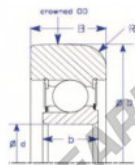

Mast guide bearing MG308-FFUB-ENDURO - MG308-FFUB-ENDURO

<https://www.123bearing.eu/bearing-housing/deep-groove-bearing/mast-guide/mg308-ffub-enduro>

Part Number	Style	Inner Diameter, d	Outer Diameter, D	Inner Ring Width, b	Outer Ring Width, B	Radius, R	Dynamic Capacity	Static Capacity
MG_308_FFUB	8-b Crowned OD	40.000 mm	112.40 mm	21 mm	32.100 mm	8.000 mm	56,280 kN	38,910 kN

PRODUCT FEATURES

Brand	ENDURO
N° Ean13	3616060581259
Inside diameter	40 mm
Outside diameter	112.4 mm
Thickness	32.1 mm
Dynamic load	56.28 kN
Static load	38.91 kN
Packaging	1

contact@123bearing.eu

+33 359 36 04 90