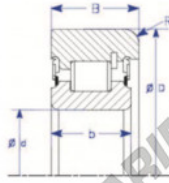

Mast guide bearing MG307-RB-1-ENDURO - MG307-RB-1-ENDURO

<https://www.123bearing.eu/bearing-housing/deep-groove-bearing/mast-guide/mg307-rb-1-enduro>

One Piece IR,
Snap Ring

Style IV Roller Bearing

Part Number	Style	Inner Diameter, d	Outer Diameter, D	Inner Ring Width, b	Outer Ring Width, B	Radius, R	Dynamic Capacity	Static Capacity
MG 307 RB-1	IR - Snap Ring	35,000 mm	78,00 mm	21 mm	23,000 mm	chamfer	51,440 KN	30,840 KN

PRODUCT FEATURES

Brand	ENDURO
N° Ean13	3616060581457
Inside diameter	35 mm
Outside diameter	78 mm
Thickness	23 mm
Dynamic load	51.44 kN
Static load	30.84 kN
Packaging	1
Standard	No standard

contact@123bearing.eu