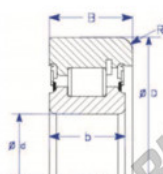

Mast guide bearing MG309-DDS-1-ENDURO - MG309-DDS-1-ENDURO

<https://www.123bearing.eu/bearing-housing/deep-groove-bearing/mast-guide/mg309-dds-1-enduro>

A
One Piece IR,
Snap Ring
Style IV Roller Bearing

Part Number	Style	Inner Diameter, d	Outer Diameter, D	Inner Ring Width, b	Outer Ring Width, B	Radius, R	Dynamic Capacity	Static Capacity
MG 309 DDS-1	IR - One Piece IR Snap Ring	45.000 mm	88.39 mm	28.5 mm	31.800 mm	6.100 mm	98,300 KN	134,700 KN

PRODUCT FEATURES

Brand	ENDURO
N° Ean13	3616060581532
Inside diameter	45 mm
Inside diameter	1.772" inch
Outside diameter	88.39 mm
Outside diameter	3.48" inch
Thickness	31.8 mm
Thickness	1.252" inch
Weight	952 g
Dynamic load	98.3 kN
Static load	134.7 kN
Packaging	-
Standard	No standard