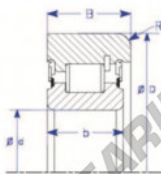

## Mast guide bearing MG77.5-1-ENDURO - MG77.5-1-ENDURO

<https://www.123bearing.eu/bearing-housing/deep-groove-bearing/mast-guide/mg77.5-1-enduro>

**A**  
One Piece IR,  
Snap Ring

Style IV Roller Bearing

Part Number	Style	Inner Diameter, d	Outer Diameter, D	Inner Ring Width, b	Outer Ring Width, B	Radius, R	Dynamic Capacity	Static Capacity
MG 77.5-1	IR - a Roller type: snap ring	77.450 mm	127.50 mm	31.5 mm	31.500 mm	4.000 mm	98,200 kN	172,700 kN

## PRODUCT FEATURES

Brand	ENDURO
N° Ean13	3616060581624
Inside diameter	77.45 mm
Outside diameter	127.5 mm
Thickness	31.5 mm
Dynamic load	98.2 kN
Static load	172.7 kN
Packaging	1

[contact@123bearing.eu](mailto:contact@123bearing.eu)