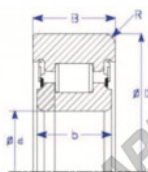

Mast guide bearing MG65MM-3-ENDURO - MG65MM-3-ENDURO

<https://www.123bearing.eu/bearing-housing/deep-groove-bearing/mast-guide/mg65mm-3-enduro>

B
Two Piece IR
Style IV Roller Bearing

Part Number	Style	Inner Diameter, d	Outer Diameter, D	Inner Ring Width, b	Outer Ring Width, B	Radius, R	Dynamic Capacity	Static Capacity
MG 65mm-3	IR-2 piece IR	65.000 mm	115.50 mm	31.7 mm	36.000 mm	7.000 mm	82,500 kN	137,400 kN

PRODUCT FEATURES

Brand	ENDURO
N° Ean13	3616060581686
Inside diameter	65 mm
Outside diameter	115.5 mm
Thickness	36 mm
Dynamic load	82.5 kN
Static load	137.4 kN
Packaging	1

contact@123bearing.eu

+33 359 36 04 90