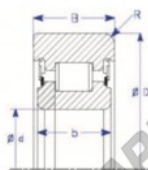

## Mast guide bearing MG65MM-4-ENDURO - MG65MM-4-ENDURO

<https://www.123bearing.eu/bearing-housing/deep-groove-bearing/mast-guide/mg65mm-4-enduro>

**B**  
Two Piece IR  
Style IV Roller Bearing

Part Number	Style	Inner Diameter, d	Outer Diameter, D	Inner Ring Width, b	Outer Ring Width, B	Radius, R	Dynamic Capacity	Static Capacity
MG 65mm-4	N° 2 piece IR	65.000 mm	116.00 mm	31.7 mm	36.000 mm	7.000 mm	82,500 kN	137,400 kN

## PRODUCT FEATURES

Brand	ENDURO
N° Ean13	3616060581693
Inside diameter	65 mm
Outside diameter	116 mm
Thickness	36 mm
Dynamic load	82.5 kN
Static load	137.4 kN
Packaging	1

[contact@123bearing.eu](mailto:contact@123bearing.eu)