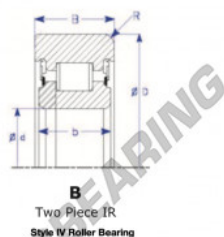

## Mast guide bearing MG70MM-4-ENDURO - MG70MM-4-ENDURO

<https://www.123bearing.eu/bearing-housing/deep-groove-bearing/mast-guide/mg70mm-4-enduro>

Part Number	Style	Inner Diameter, d	Outer Diameter, D	Inner Ring Width, b	Outer Ring Width, B	Radius, R	Dynamic Capacity	Static Capacity
MG 70mm-4	W-4 2 piece IR	70.000 mm	129.00 mm	36 mm	40.000 mm	8.000 mm	128,900 KN	198,500 KN

### PRODUCT FEATURES

Brand	ENDURO
N° Ean13	3616060581709
Inside diameter	70 mm
Inside diameter	2.756" inch
Outside diameter	129 mm
Outside diameter	5.079" inch
Thickness	40 mm
Thickness	1.575" inch
Dynamic load	128.9 kN
Static load	198.5 kN
Packaging	1