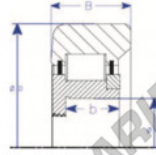

Mast guide bearing MG307-34-DDL-17-ENDURO - MG307-34-DDL-17-ENDURO

<https://www.123bearing.eu/bearing-housing/deep-groove-bearing/mast-guide/mg307-34-ddl-17-enduro>

C
Threaded Bore
Style IV Roller Bearing

Part Number	Style	Inner Diameter, d	Outer Diameter, D	Inner Ring Width, b	Outer Ring Width, B	Radius, R	Dynamic Capacity	Static Capacity
MG.307/34.DDL-17	N° Two piece III	34,000 mm	105,00 mm	9 mm	34,000 mm	6,000 mm	95,640 kN	115,300 kN

PRODUCT FEATURES

Brand	ENDURO
N° Ean13	3616060581730
Inside diameter	34 mm
Outside diameter	105 mm
Thickness	34 mm
Dynamic load	95.64 kN
Static load	115.3 kN
Packaging	1

contact@123bearing.eu

+33 359 36 04 90