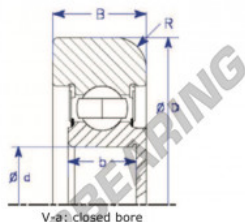

Mast guide bearing MG308-FF-14-ENDURO - MG308-FF-14-ENDURO

<https://www.123bearing.eu/bearing-housing/deep-groove-bearing/mast-guide/mg308-ff-14-enduro>

Part Number	Style	Inner Diameter, d	Outer Diameter, D	Inner Ring Width, b	Outer Ring Width, B	Radius, R	Dynamic Capacity	Static Capacity
MG.308.FF.14	V-a Closed bore	40.000 mm	125.30 mm	23 mm	32.000 mm	9.000 mm	40.760 kN	24.020 kN

PRODUCT FEATURES

Brand	ENDURO
N° Ean13	3616060581884
Inside diameter	40 mm
Outside diameter	125.3 mm
Thickness	32 mm
Dynamic load	40.76 kN
Static load	24.02 kN
Packaging	1

contact@123bearing.eu

+33 359 36 04 90