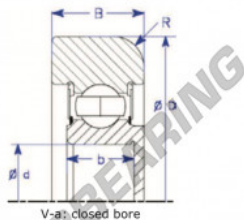

Mast guide bearing MG308-FF-15-ENDURO - MG308-FF-15-ENDURO

<https://www.123bearing.eu/bearing-housing/deep-groove-bearing/mast-guide/mg308-ff-15-enduro>

Part Number	Style	Inner Diameter, d	Outer Diameter, D	Inner Ring Width, b	Outer Ring Width, B	Radius, R	Dynamic Capacity	Static Capacity
MG 308 FF-15	V-g Closed bore	40.000 mm	126.00 mm	23/28 mm	32.000 mm	9.000 mm	40,760 kN	24,020 kN

PRODUCT FEATURES

Brand	ENDURO
N° Ean13	3616060581891
Inside diameter	40 mm
Outside diameter	126 mm
Thickness	32 mm
Dynamic load	40.76 kN
Static load	24.02 kN
Packaging	1

contact@123bearing.eu

+33 359 36 04 90