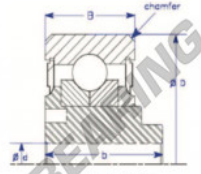

Mast guide bearing MG205-2E-ENDURO - MG205-2E-ENDURO

<https://www.123bearing.eu/bearing-housing/deep-groove-bearing/mast-guide/mg205-2e-enduro>

Style VI : Eccentric

Part Number	Style	Inner Diameter, d	Outer Diameter, D	Inner Ring Width, b	Outer Ring Width, B	Radius, R	Dynamic Capacity	Static Capacity
MG.205-2E	VI-a Eccentric bearing	13,000 mm	52,00 mm	24 mm	18,000 mm	2,000 mm	16,100 kN	11,000 kN

PRODUCT FEATURES

Brand	ENDURO
N° Ean13	3616060581952
Inside diameter	13 mm
Outside diameter	52 mm
Thickness	24 mm
Dynamic load	16.1 kN
Static load	11 kN
Packaging	1
Standard	No standard

contact@123bearing.eu