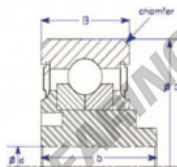

Mast guide bearing MG205-7E-ENDURO - MG205-7E-ENDURO

<https://www.123bearing.eu/bearing-housing/deep-groove-bearing/mast-guide/mg205-7e-enduro>

Style VI : Eccentric

Part Number	Style	Inner Diameter, d	Outer Diameter, D	Inner Ring Width, b	Outer Ring Width, B	Radius, R	Dynamic Capacity	Static Capacity
MG 305-7E	VI-a Eccentric bearing	17,000 mm	72,80 mm	33,6 mm	25,000 mm	3,000 mm	27,000 kN	18,800 kN

PRODUCT FEATURES

Brand	ENDURO
N° Ean13	3616060581969
Inside diameter	17 mm
Outside diameter	72.8 mm
Thickness	33.6 mm
Dynamic load	27 kN
Static load	18.8 kN
Packaging	1

contact@123bearing.eu

+33 359 36 04 90