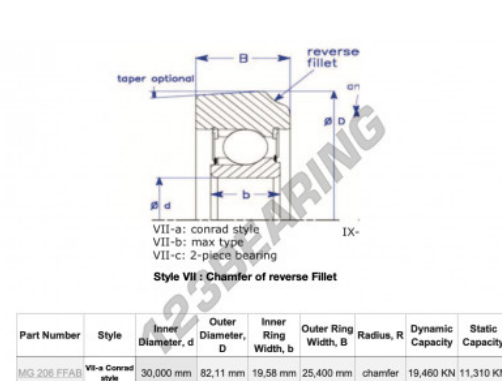

Mast guide bearing MG206-FFAB-ENDURO - MG206-FFAB-ENDURO

<https://www.123bearing.eu/bearing-housing/deep-groove-bearing/mast-guide/mg206-ffab-enduro>

PRODUCT FEATURES

Brand	ENDURO
N° Ean13	3616060581990
Inside diameter	30 mm
Outside diameter	82.11 mm
Thickness	25.4 mm
Dynamic load	19.46 kN
Static load	11.31 kN
Packaging	1