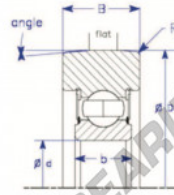

Mast guide bearing MG305-DDZ-ENDURO - MG305-DDZ-ENDURO

<https://www.123bearing.eu/bearing-housing/deep-groove-bearing/mast-guide/mg305-ddz-enduro>

Conrad
Style IX: Symmetrical Design

Part Number	Style	Inner Diameter, d	Outer Diameter, D	Inner Ring Width, b	Outer Ring Width, B	Radius, R	Dynamic Capacity	Static Capacity
MG 305-DDZ	IX-a Symmetrical design conrad	25,000 mm	80,00 mm	15 mm	22,000 mm	2,500 mm	22,390 kN	11,490 kN

PRODUCT FEATURES

Brand	ENDURO
N° Ean13	3616060582133
Inside diameter	25 mm
Outside diameter	80 mm
Thickness	22 mm
Dynamic load	22.39 kN
Static load	11.49 kN
Packaging	1

contact@123bearing.eu

+33 359 36 04 90