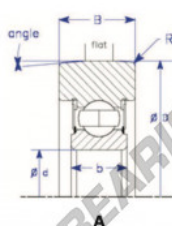

## Mast guide bearing MG309-DDH-ENDURO - MG309-DDH-ENDURO

<https://www.123bearing.eu/bearing-housing/deep-groove-bearing/mast-guide/mg309-ddh-enduro>

Conrad  
Style IX: Symmetrical Design

Part Number	Style	Inner Diameter, d	Outer Diameter, D	Inner Ring Width, b	Outer Ring Width, B	Radius, R	Dynamic Capacity	Static Capacity
MG.309.DDH	IX - Symmetrical design, conrad	45.000 mm	120.65 mm	25 mm	31.750 mm	3.200 mm	52,990 kN	32,050 kN

## PRODUCT FEATURES

Brand	ENDURO
N° Ean13	3616060582171
Inside diameter	45 mm
Outside diameter	120.65 mm
Thickness	31.75 mm
Dynamic load	52.99 kN
Static load	32.05 kN
Packaging	1

[contact@123bearing.eu](mailto:contact@123bearing.eu)