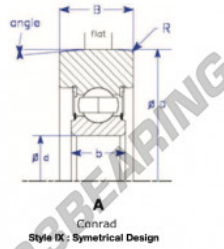

## Mast guide bearing MG313-DDT-ENDURO - MG313-DDT-ENDURO

<https://www.123bearing.eu/bearing-housing/deep-groove-bearing/mast-guide/mg313-ddt-enduro>

Part Number	Style	Inner Diameter, d	Outer Diameter, D	Inner Ring Width, b	Outer Ring Width, B	Radius, R	Dynamic Capacity	Static Capacity
MG 313 DDT	IX-a Symetrical design, conrad	65.000 mm	183.50 mm	33 mm	45.000 mm	8.000 mm	93,000 kN	60,000 kN

## PRODUCT FEATURES

Brand	ENDURO
N° Ean13	3616060582232
Inside diameter	65 mm
Outside diameter	183.5 mm
Thickness	45 mm
Dynamic load	93 kN
Static load	60 kN
Packaging	1

[contact@123bearing.eu](mailto:contact@123bearing.eu)