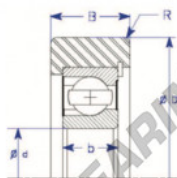

Mast guide bearing MG309-DDXA-ENDURO - MG309-DDXA-ENDURO

<https://www.123bearing.eu/bearing-housing/deep-groove-bearing/mast-guide/mg309-ddxa-enduro>

Part Number	Style	Inner Diameter, d	Outer Diameter, D	Inner Ring Width, b	Outer Ring Width, B	Radius, R	Dynamic Capacity	Static Capacity
MG 309 DDXA	IX-b Max type insert bearing	45.000 mm	127.00 mm	25 mm	35.800 mm	2.000 mm	61,770 kN	51,530 kN

PRODUCT FEATURES

Brand	ENDURO
N° Ean13	3616060582287
Inside diameter	45 mm
Outside diameter	127 mm
Thickness	35.8 mm
Dynamic load	61.77 kN
Static load	51.53 kN
Packaging	1

contact@123bearing.eu

+33 359 36 04 90