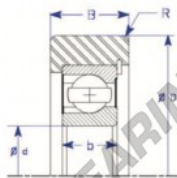

Mast guide bearing MG211-FFY-ENDURO - MG211-FFY-ENDURO

<https://www.123bearing.eu/bearing-housing/deep-groove-bearing/mast-guide/mg211-ffy-enduro>

Max-Type

| Part Number | Style | Inner Diameter, d | Outer Diameter, D | Inner Ring Width, b | Outer Ring Width, B | Radius, R | Dynamic Capacity | Static Capacity |
|-------------|------------------------------|-------------------|-------------------|---------------------|---------------------|-----------|------------------|-----------------|
| MG 211.FFY | IK-b Max Type Insert bearing | 55.000 mm | 126.70 mm | 21 mm | 31.000 mm | chamfer | 48,200 kN | 44,000 kN |

PRODUCT FEATURES

| | |
|------------------|---------------|
| Brand | ENDURO |
| N° Ean13 | 3616060582294 |
| Inside diameter | 55 mm |
| Inside diameter | 2.165" inch |
| Outside diameter | 126.7 mm |
| Outside diameter | 4.988" inch |
| Thickness | 31 mm |
| Thickness | 1.22" inch |
| Dynamic load | 48.2 kN |
| Static load | 44 kN |
| Packaging | 1 |