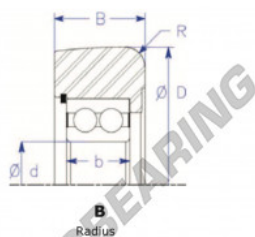

## Mast guide bearing MG5208-VFFP-ENDURO - MG5208-VFFP-ENDURO

<https://www.123bearing.eu/bearing-housing/deep-groove-bearing/mast-guide/mg5208-vffp-enduro>

**B**  
Radius  
Style X : Double Row Ball Bearing

Part Number	Style	Inner Diameter, d	Outer Diameter, D	Inner Ring Width, b	Outer Ring Width, B	Radius, R	Dynamic Capacity	Static Capacity
MG 5208 VFFP	X-b reduced corner	40.000 mm	126.75 mm	30.16 mm	42.900 mm	8.500 mm	62,120 KN	55,530 KN

## PRODUCT FEATURES

Brand	ENDURO
N° Ean13	3616060582331
Inside diameter	40 mm
Outside diameter	126.75 mm
Thickness	42.9 mm
Dynamic load	62.12 kN
Static load	55.53 kN
Packaging	1

[contact@123bearing.eu](mailto:contact@123bearing.eu)