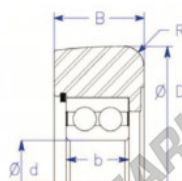

Mast guide bearing MG5208-VFFPB-ENDURO - MG5208-VFFPB-ENDURO

<https://www.123bearing.eu/bearing-housing/deep-groove-bearing/mast-guide/mg5208-vffpb-enduro>

B
Radius
Style X : Double Row Ball Bearing

Part Number	Style	Inner Diameter, d	Outer Diameter, D	Inner Ring Width, b	Outer Ring Width, B	Radius, R	Dynamic Capacity	Static Capacity
MG 5208 VFFPB	X-b reduced corner	40.000 mm	128.27 mm	30.16 mm	42.900 mm	8.500 mm	62,120 KN	55,530 KN

PRODUCT FEATURES

Brand	ENDURO
N° Ean13	3616060582362
Inside diameter	40 mm
Outside diameter	128.27 mm
Thickness	42.9 mm
Dynamic load	62.12 kN
Static load	55.53 kN
Packaging	1

contact@123bearing.eu

+33 359 36 04 90