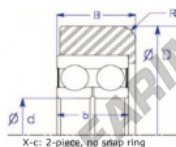

Mast guide bearing MG5211-VFFB-ENDURO - MG5211-VFFB-ENDURO

<https://www.123bearing.eu/bearing-housing/deep-groove-bearing/mast-guide/mg5211-vffb-enduro>

Part Number	Style	Inner Diameter, d	Outer Diameter, D	Inner Ring Width, b	Outer Ring Width, B	Radius, R	Dynamic Capacity	Static Capacity
MG 5211 VFFB	X-c No snap ring	55.000 mm	151.80 mm	35 mm	38.100 mm	12.000 mm	68,600 kN	81,200 kN

PRODUCT FEATURES

Brand	ENDURO
N° Ean13	3616060582379
Inside diameter	55 mm
Outside diameter	151.8 mm
Thickness	38.1 mm
Dynamic load	68.6 kN
Static load	81.2 kN
Packaging	1

contact@123bearing.eu

+33 359 36 04 90