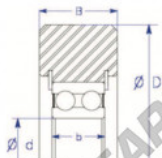

Mast guide bearing MG309-DDCT-ENDURO - MG309-DDCT-ENDURO

<https://www.123bearing.eu/bearing-housing/deep-groove-bearing/mast-guide/mg309-ddct-enduro>

Part Number	Style	Inner Diameter, d	Outer Diameter, D	Inner Ring Width, b	Outer Ring Width, B	Radius, R	Dynamic Capacity	Static Capacity
MG 309 DDCT	X-d	45.000 mm	162.00 mm	25 mm	38.300 mm	chamfer	61,770 kN	51,530 kN

PRODUCT FEATURES

Brand	ENDURO
N° Ean13	3616060582393
Inside diameter	45 mm
Outside diameter	162 mm
Thickness	38.3 mm
Dynamic load	61.77 kN
Static load	51.53 kN
Packaging	1

contact@123bearing.eu

+33 359 36 04 90

CRT4 de Lesquin 60 Rue Du Haut De Sainghin 59273 Fretin FRANCE