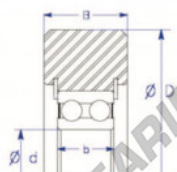

## Mast guide bearing MG308-DDL-3-ENDURO - MG308-DDL-3-ENDURO

<https://www.123bearing.eu/bearing-housing/deep-groove-bearing/mast-guide/mg308-ddl-3-enduro>

X-d: two snap rings  
Style X: Double Row Ball Bearing

Part Number	Style	Inner Diameter, d	Outer Diameter, D	Inner Ring Width, b	Outer Ring Width, B	Radius, R	Dynamic Capacity	Static Capacity
MG 308 DDL-3	X-d: two snap rings	40.000 mm	90.50 mm	28.77 mm	29.000 mm	6.350 mm	33,980 kN	25,740 kN

### PRODUCT FEATURES

Brand	ENDURO
N° Ean13	3616060582423
Inside diameter	40 mm
Inside diameter	1.575" inch
Outside diameter	90.5 mm
Outside diameter	3.563" inch
Thickness	29 mm
Thickness	1.142" inch
Dynamic load	33.98 kN
Static load	25.74 kN
Packaging	1